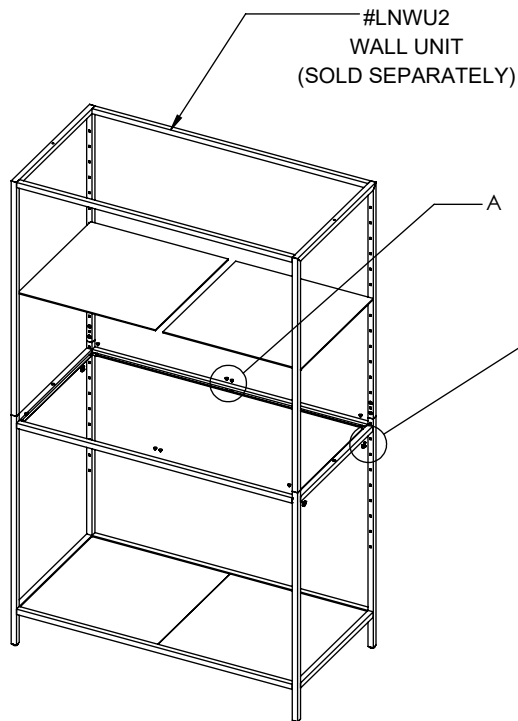

**ASSEMBLY
INSTRUCTIONS FOR:
LNWUSHLF2**

GLASS BUMPER
12x

SHELF SUPPORT
4x

SHELF FRAME
1x

GLASS SHELF
2x

INSERT (4) SHELF SUPPORTS
INTO DESIRED HEIGHT.
PLACE SHELF FRAME ONTO
SHELF SUPPORTS.

GROOVE ON
SHELF FRAME
SLIDES INTO
SHELF SUPPORT

DETAIL A
SCALE 1 : 4

INSERT (8) GLASS BUMPERS
INTO HOLES ON SHELF FRAME.
INSERT GLASS SHELVES.