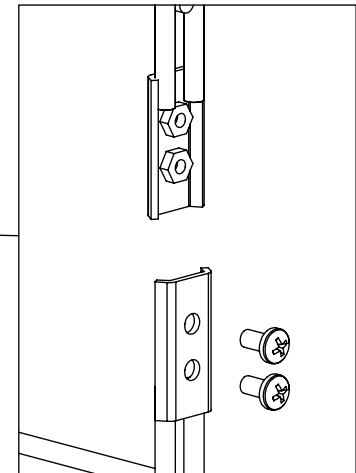

ASSEMBLY INSTRUCTIONS:
2X5, 2X6, 2X7
PORTABLE GRID PANELS

INCLUDED HARDWARE

#10-24 x .375" LONG
CROSS BUTTON
HEAD SCREW
QTY. 4

SCREWDRIVER
QTY. 1

1

SECURE THE TWO WIRE
PANELS WITH THE BUTTON
HEAD SCREWS AS SHOWN.