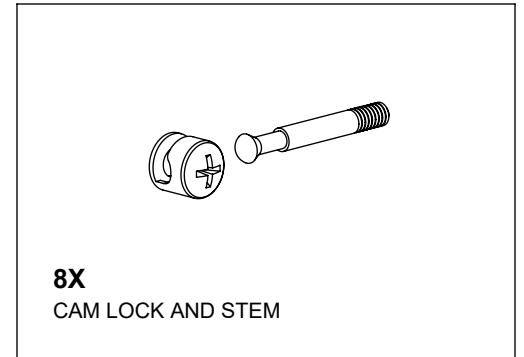

2

- -INSERT STEMS ON BOTTOM OF FLOOR-BOTTOM.
- -ASSEMBLE AS SHOWN.