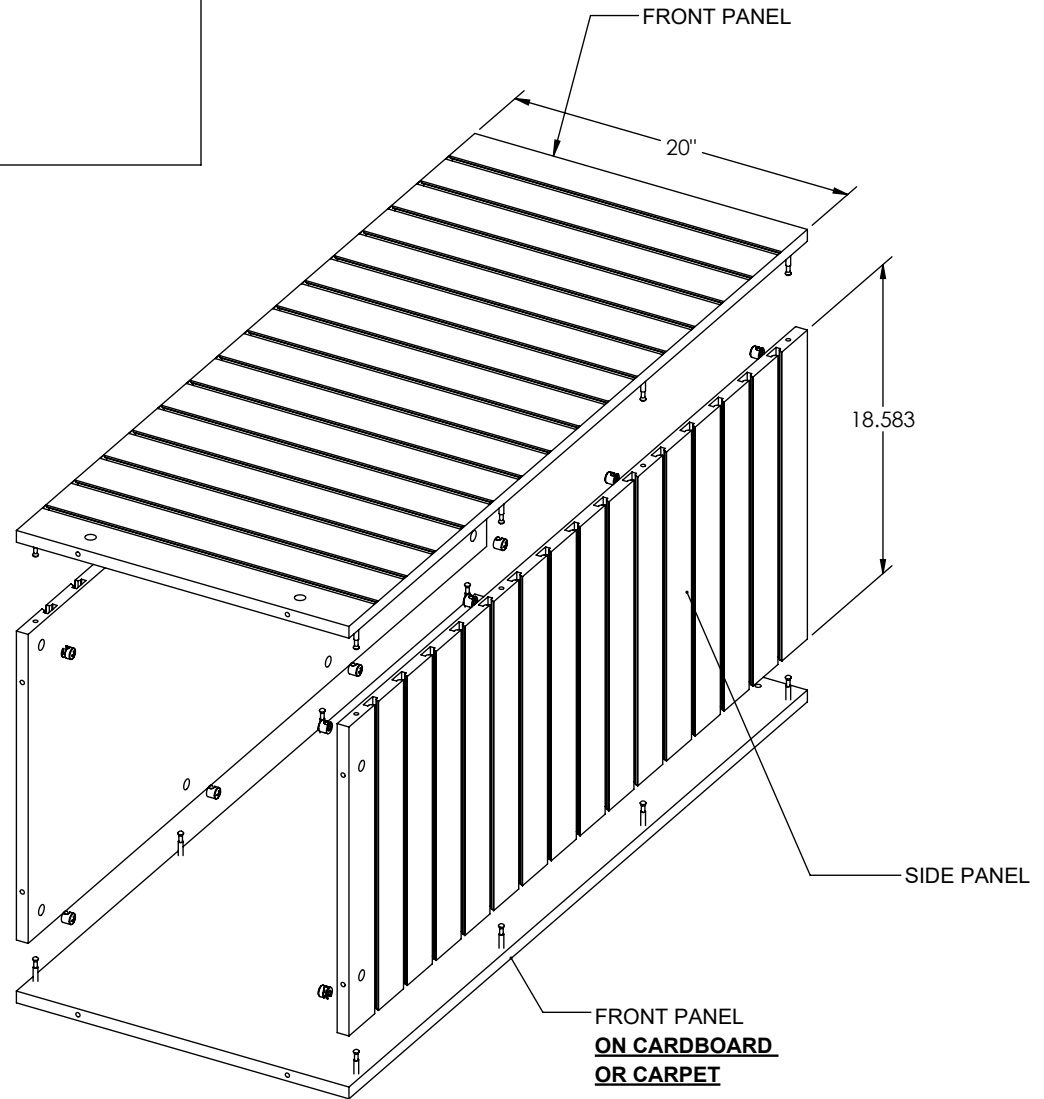

4-WAY SLATWALL MERCHANTISER

Items # WDSWT20(-BK, -MP, -WH)

**2 PEOPLE
REQUIRED
FOR
ASSEMBLY**

INCLUDED HARDWARE

40X
CAM LOCK AND STEM

8X
STICKER

4X
WOOD DOWEL

1

- INSERT STEM ON FRONT BASES.
- ASSEMBLE WITH SIDE BASES.

2

- INSERT STEMS ON BOTTOM OF FLOOR-BOTTOM.
- ASSEMBLE AS SHOWN.

3

-INSERT STEMS ON FRONT PANELS.
-ASSEMBLE AS SHOWN.

5

ASSEMBLE REMAINING (8)
CAMS ON THE BOTTOM.