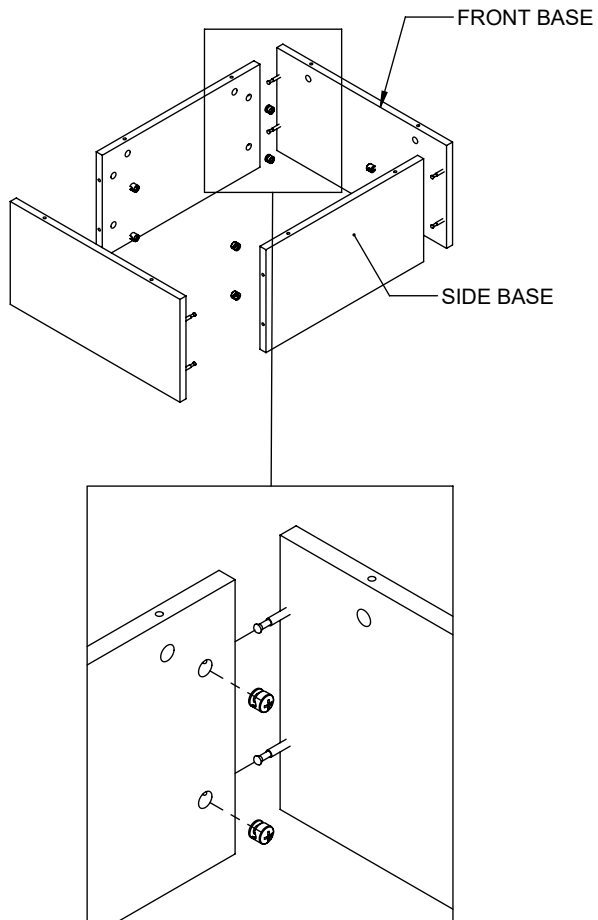

4-WAY SLATWALL MERCHANTISER

Items # WDSWT20(-BK, -MP, -WH)

**2 PEOPLE
REQUIRED
FOR
ASSEMBLY**

INCLUDED HARDWARE

40X
CAM LOCK AND STEM

8X
STICKER

4X
WOOD DOWEL

1

- INSERT STEM ON FRONT BASES.
- ASSEMBLE WITH SIDE BASES.

2

- INSERT STEMS ON BOTTOM OF FLOOR-BOTTOM.
- ASSEMBLE AS SHOWN.

3

-INSERT STEMS ON FRONT PANELS.
-ASSEMBLE AS SHOWN.

5

ASSEMBLE REMAINING (8)
CAMS ON THE BOTTOM.