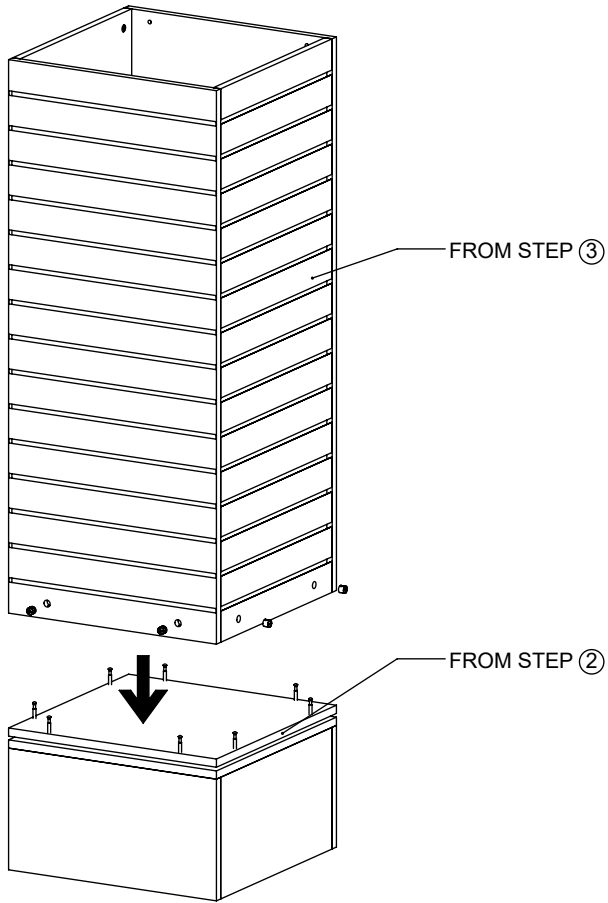

4-WAY SLATWALL MERCHANTISER

Items # WDSWT20(-BK, -MP, -WH)

**2 PEOPLE
REQUIRED
FOR
ASSEMBLY**

INCLUDED HARDWARE

40X
CAM LOCK AND STEM

8X
STICKER

4X
WOOD DOWEL

1

- INSERT STEM ON FRONT BASES.
- ASSEMBLE WITH SIDE BASES.

2

- INSERT STEMS ON BOTTOM OF FLOOR-BOTTOM.
- ASSEMBLE AS SHOWN.

3

-INSERT STEMS ON FRONT PANELS.
-ASSEMBLE AS SHOWN.

5

ASSEMBLE REMAINING (8)
CAMS ON THE BOTTOM.