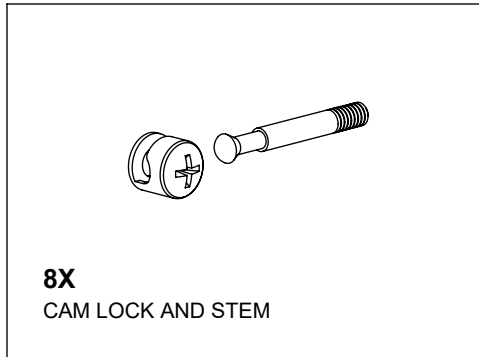

1

- -INSERT STEM ON FRONT BASES.
- -ASSEMBLE WITH SIDE BASES.