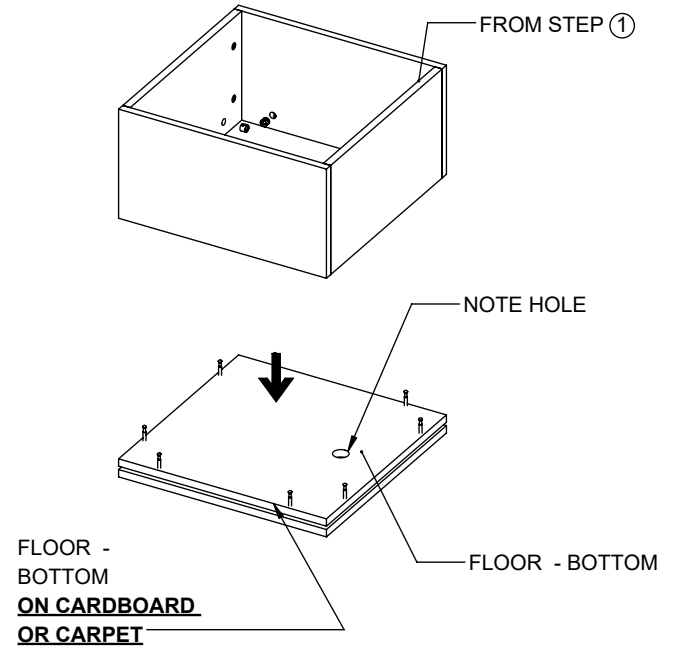

4-WAY SLATWALL MERCHANTISER

Items # WDSWT20(-BK, -MP, -WH)

**2 PEOPLE
REQUIRED
FOR
ASSEMBLY**

INCLUDED HARDWARE

40X
CAM LOCK AND STEM

8X
STICKER

4X
WOOD DOWEL

1

- INSERT STEM ON FRONT BASES.
- ASSEMBLE WITH SIDE BASES.

2

- INSERT STEMS ON BOTTOM OF FLOOR-BOTTOM.
- ASSEMBLE AS SHOWN.

3

-INSERT STEMS ON FRONT PANELS.
-ASSEMBLE AS SHOWN.

5

ASSEMBLE REMAINING (8)
CAMS ON THE BOTTOM.