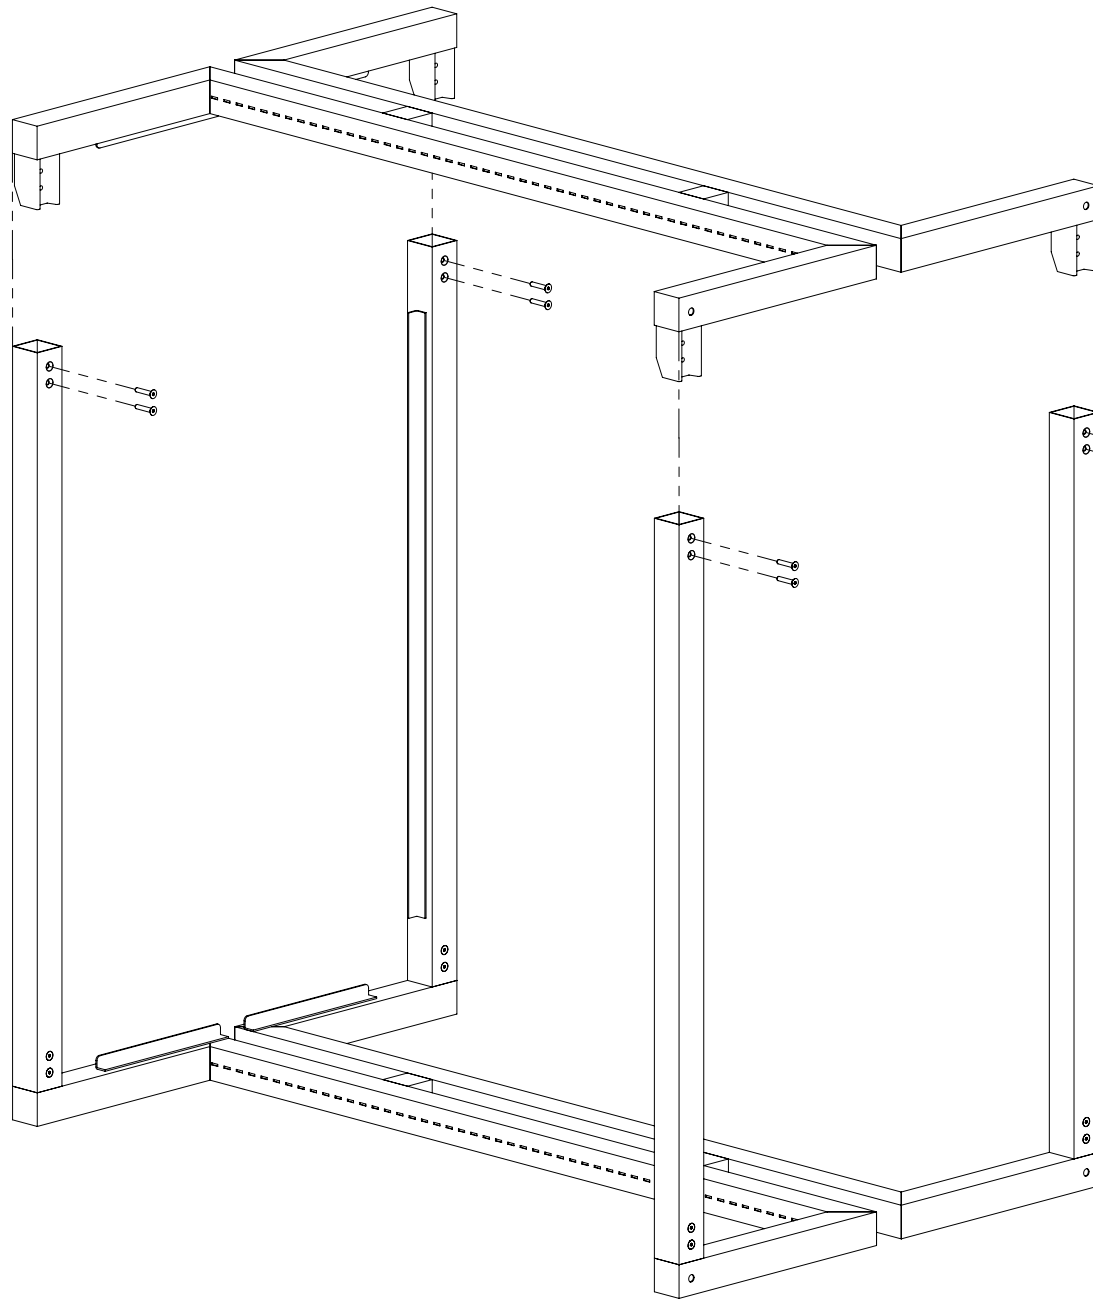

Assembly Instructions for
T503FRSC

SHEET 1 OF 3

1/4"-20 X 1-3/8" LONG
SOCKET COUNTER
SUNK SCREWS
8 REQUIRED PER
THIS STEP

Assembly Instructions for
T503FRSC

SHEET 2 OF 3

5

↑

4

3

2

1

**Assembly Instructions for
T503FRSC**

SHEET 3 OF 3

5

4

3