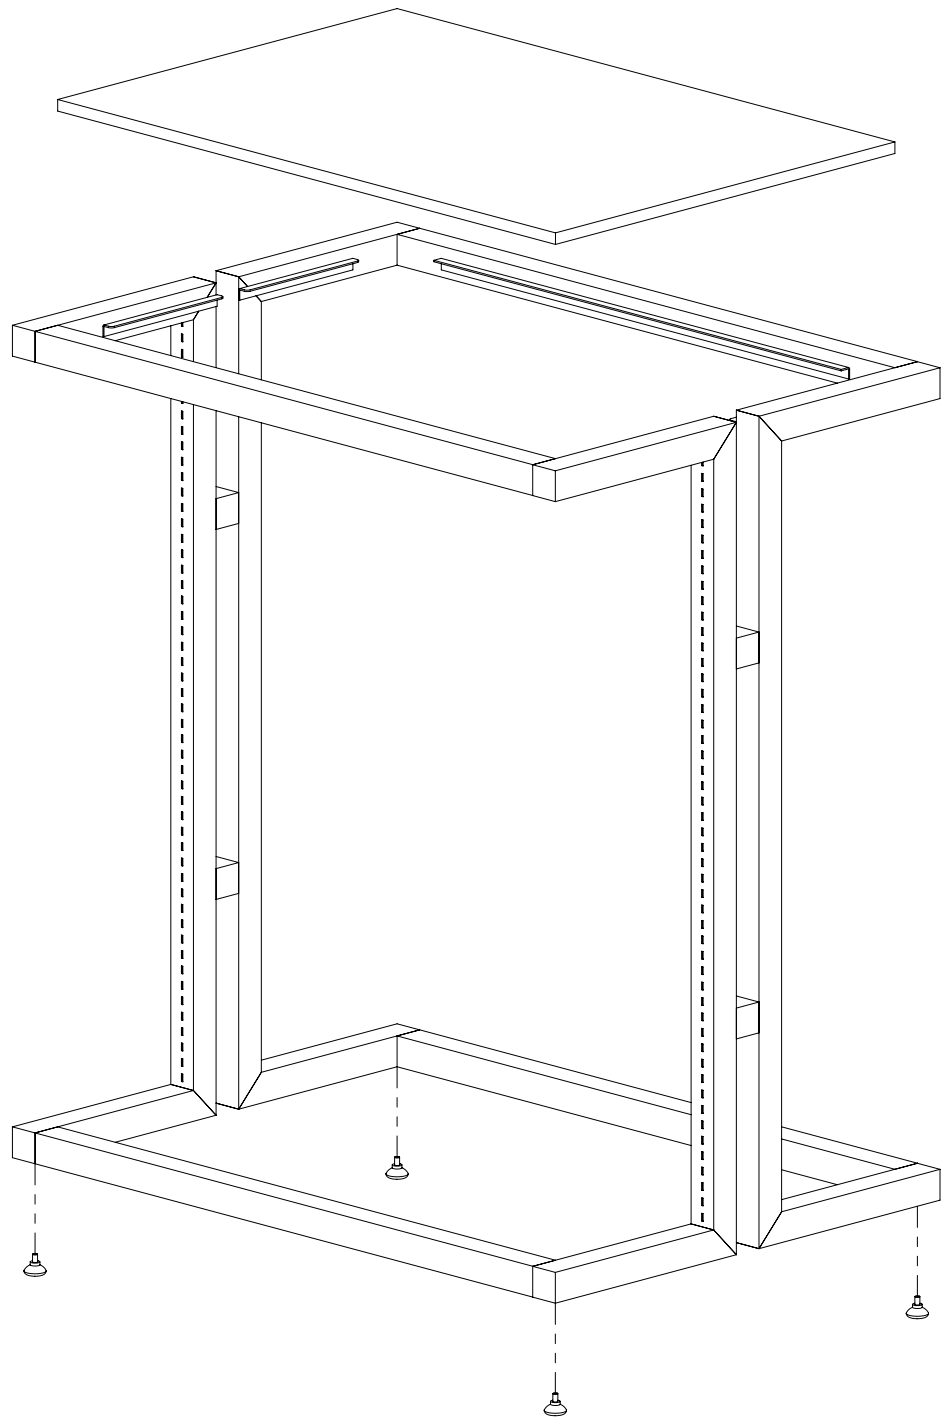

Assembly Instructions for
T503FRSC

SHEET 1 OF 3

1/4"-20 X 1-3/8" LONG
SOCKET COUNTER
SUNK SCREWS
8 REQUIRED PER
THIS STEP

Assembly Instructions for
T503FRSC

SHEET 2 OF 3

5

↑

4

3

2

1

**Assembly Instructions for
T503FRSC**

SHEET 3 OF 3

5

4

3