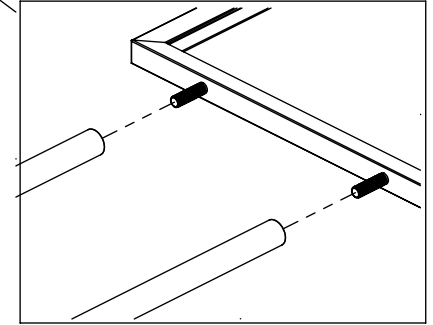

**ASSEMBLY
INSTRUCTIONS FOR:
BH22, BH28, BH28/MAB**

SIZE OF SIGN FRAME IS
DIFFERENT BETWEEN
ITEMS, BUT ASSEMBLY
REMAINS THE SAME.

1

PLACE SIGN FRAME ON THE GROUND.
ASSEMBLE UPRIGHTS AS SHOWN.

INCLUDED HARDWARE

2x

3/8"-16 x 1"
CSK SOCKET HEAD
CAP SCREW

ALLEN KEY

1x

2

SCREW THE UPRIGHTS TO THE BASE.