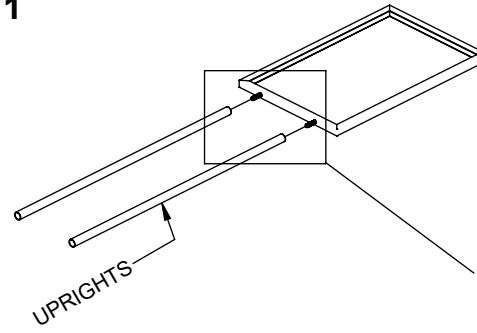

**ASSEMBLY
INSTRUCTIONS FOR:
BH22, BH28, BH28/MAB**

SIZE OF SIGN FRAME IS
DIFFERENT BETWEEN
ITEMS, BUT ASSEMBLY
REMAINS THE SAME.

1

PLACE SIGN FRAME ON THE GROUND.
ASSEMBLE UPRIGHTS AS SHOWN.

INCLUDED HARDWARE

2x

3/8"-16 x 1"
CSK SOCKET HEAD
CAP SCREW

ALLEN KEY

1x

2

SCREW THE UPRIGHTS TO THE BASE.