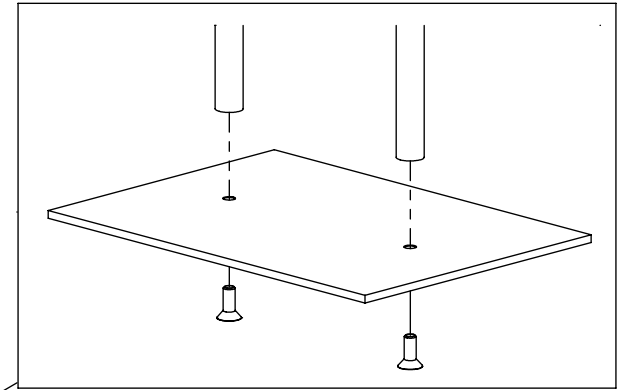

**ASSEMBLY
INSTRUCTIONS FOR:
BH22, BH28, BH28/MAB**

SIZE OF SIGN FRAME IS
DIFFERENT BETWEEN
ITEMS, BUT ASSEMBLY
REMAINS THE SAME.

1

PLACE SIGN FRAME ON THE GROUND.
ASSEMBLE UPRIGHTS AS SHOWN.

INCLUDED HARDWARE

2x

3/8"-16 x 1"
CSK SOCKET HEAD
CAP SCREW

ALLEN KEY

1x

2

SCREW THE UPRIGHTS TO THE BASE.