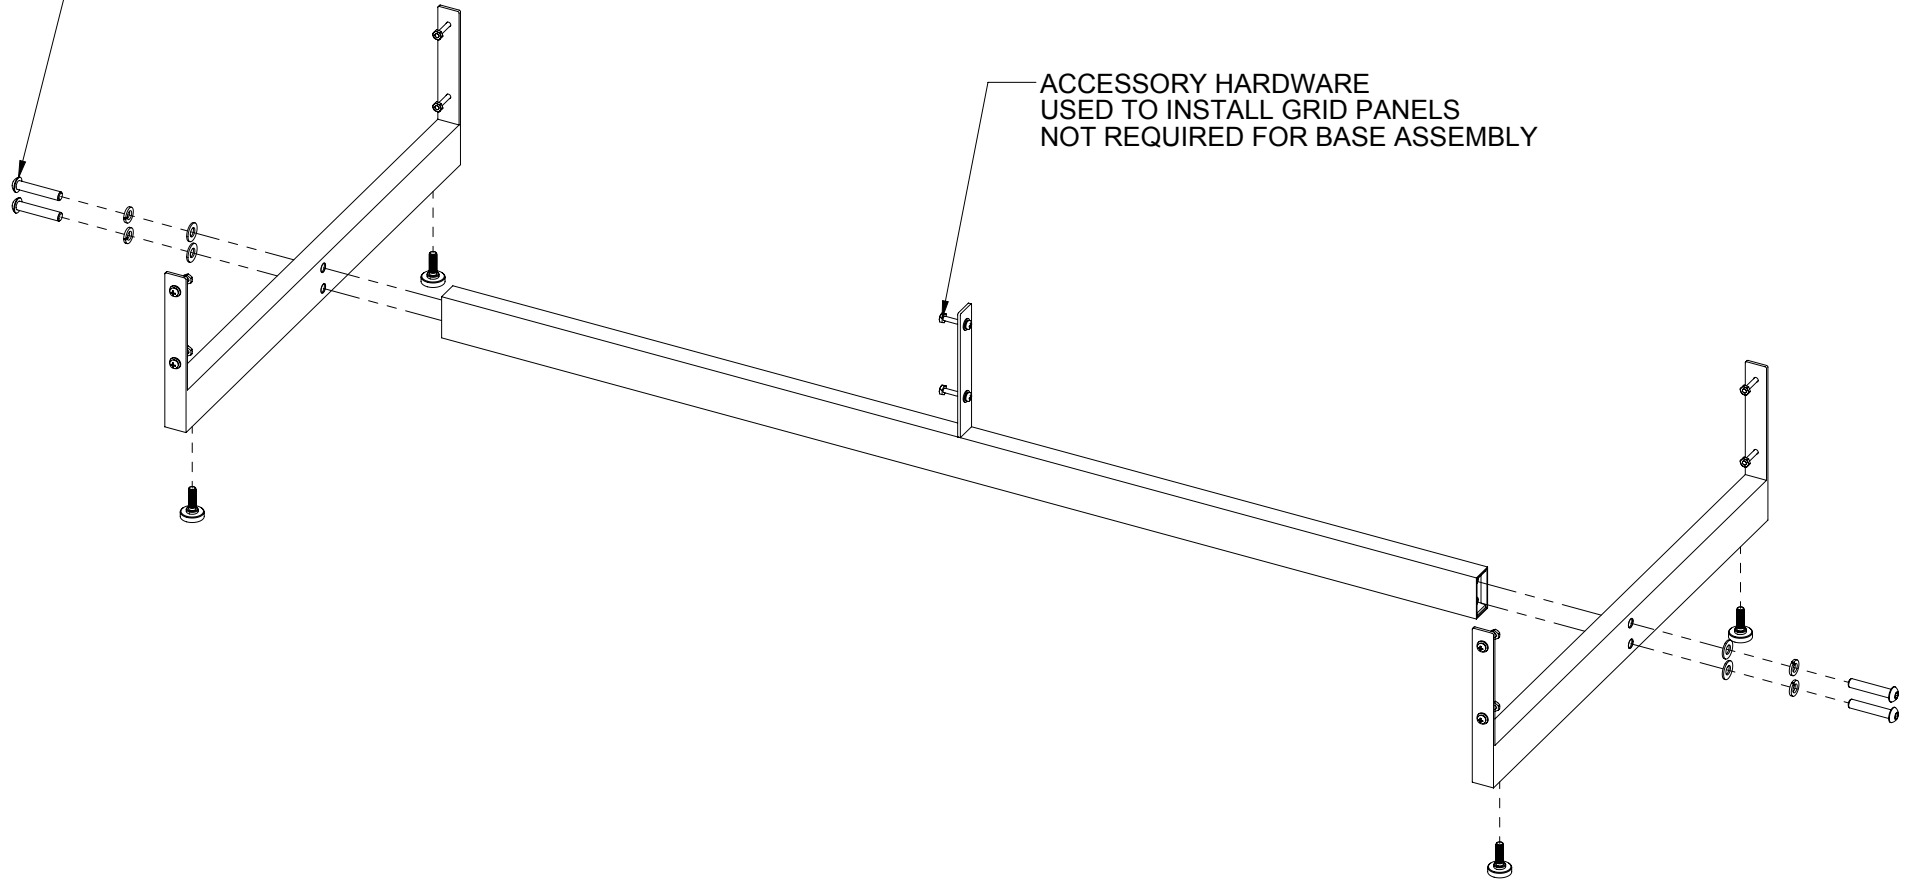

3/8"-16 x 2" LONG
SOCKET HEX HEAD BOLT
4 REQUIRED

ACCESSORY HARDWARE
USED TO INSTALL GRID PANELS
NOT REQUIRED FOR BASE ASSEMBLY

Assembly Instructions for
BLK-G48, GW-G48 & WTE-
G48

SHEET 1 OF 1

5

↑

4

3